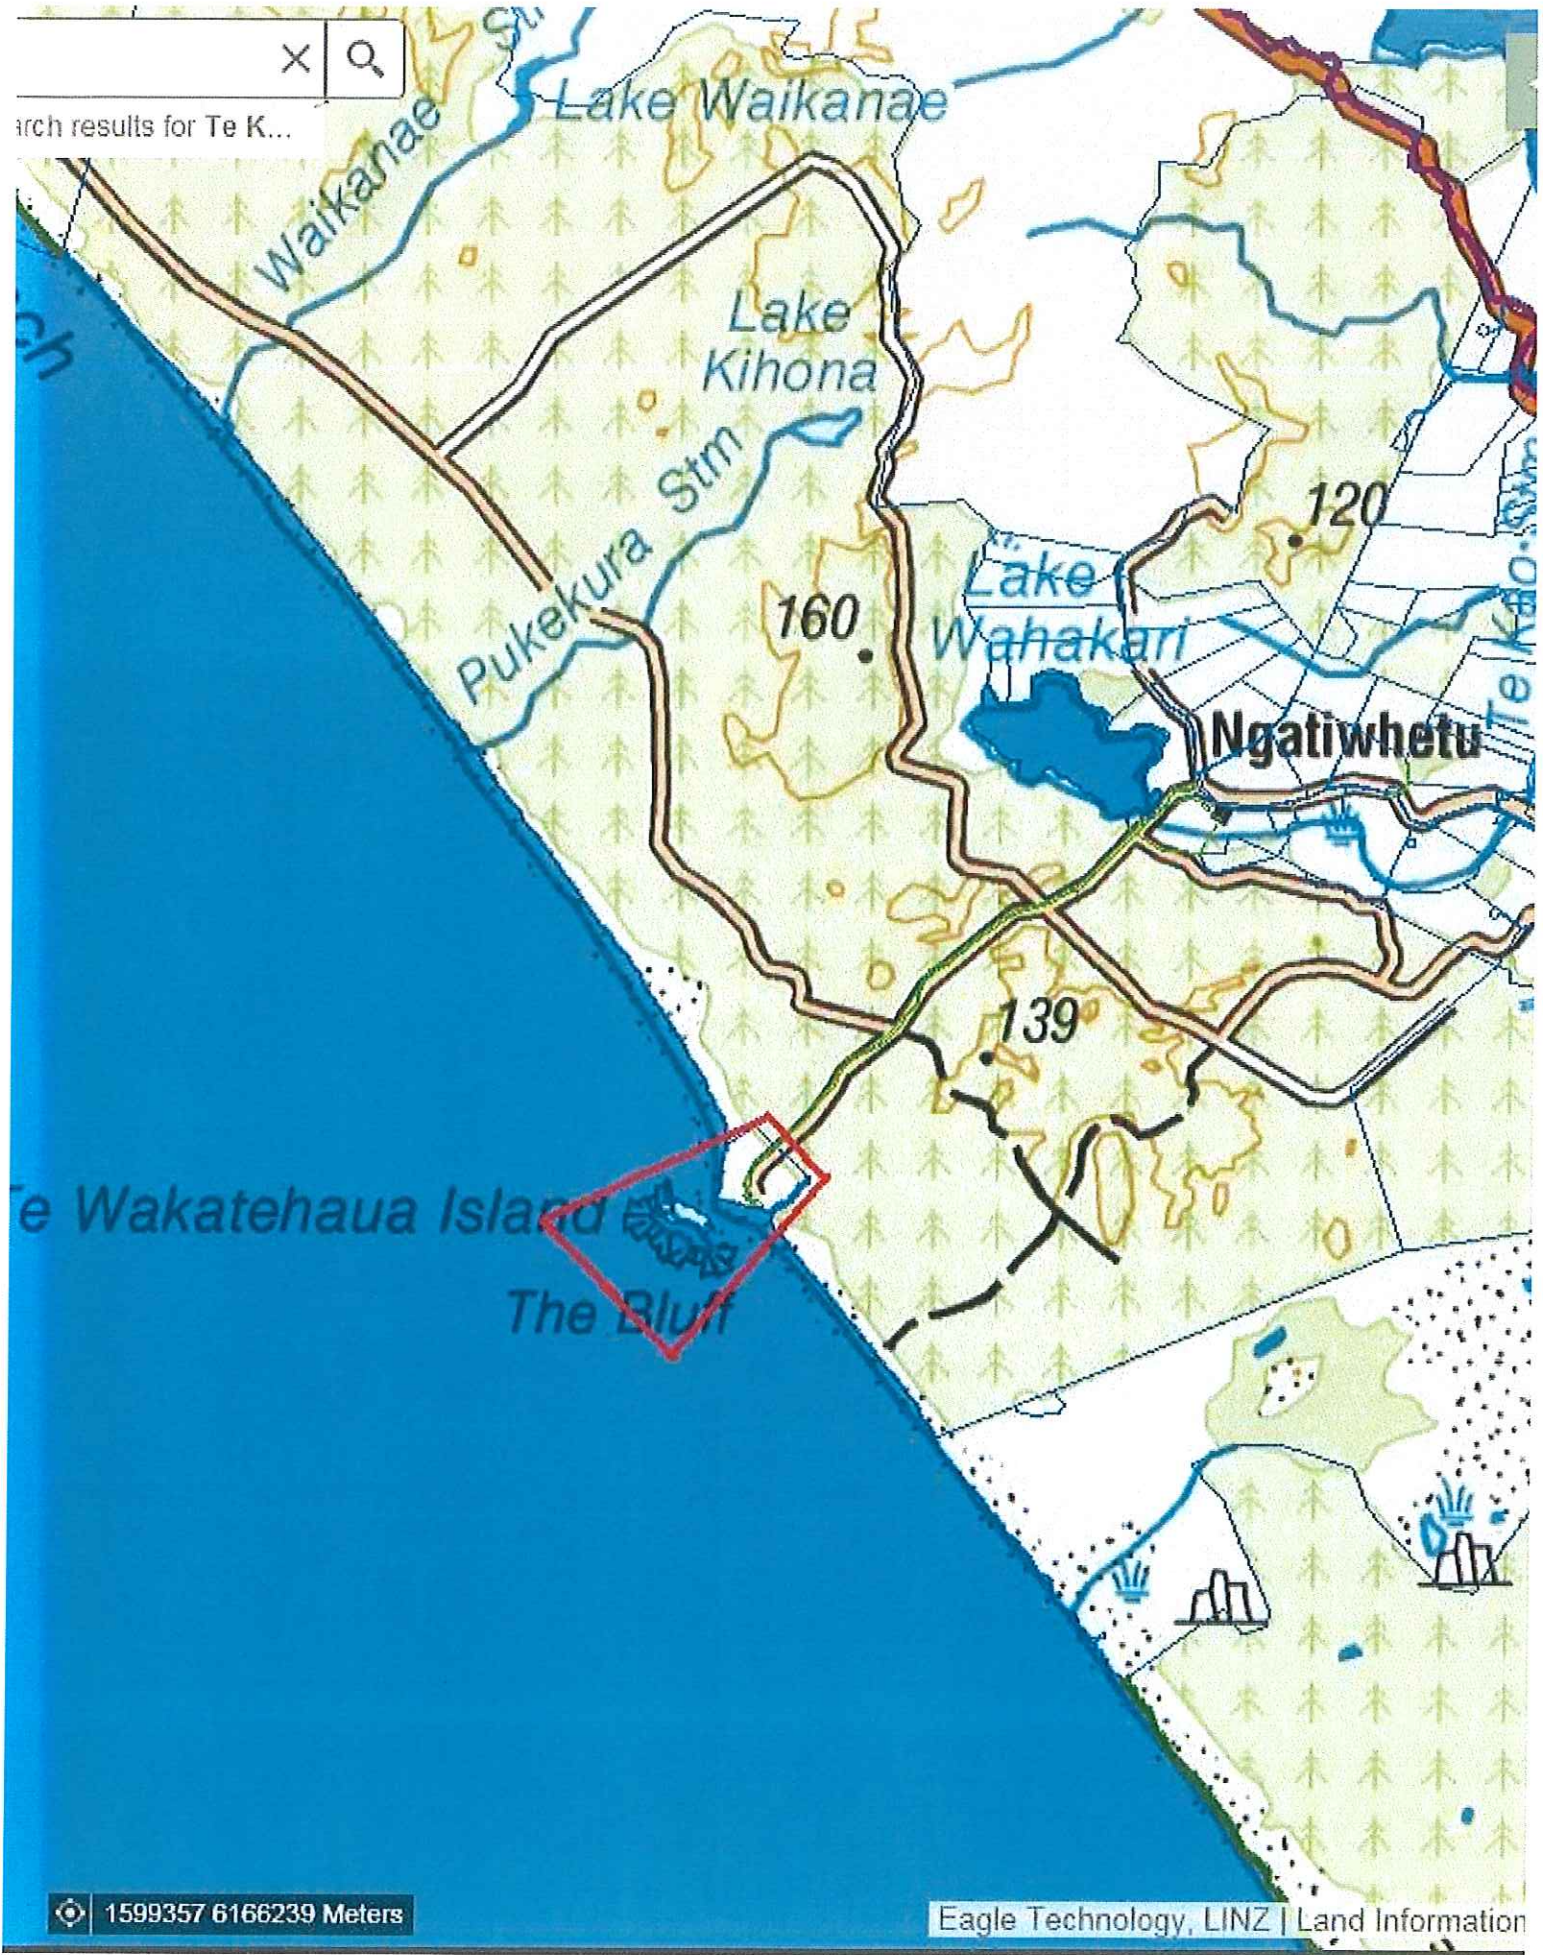

Search results for Te K...

Wakatehau Island
The Bluff

Lake Waikanae

Lake Kihona

Lake Wahakari

Ngatiwhetu

Pukekura Strm

160

139

120

1599357 6166239 Meters

Eagle Technology, LINZ | Land Information