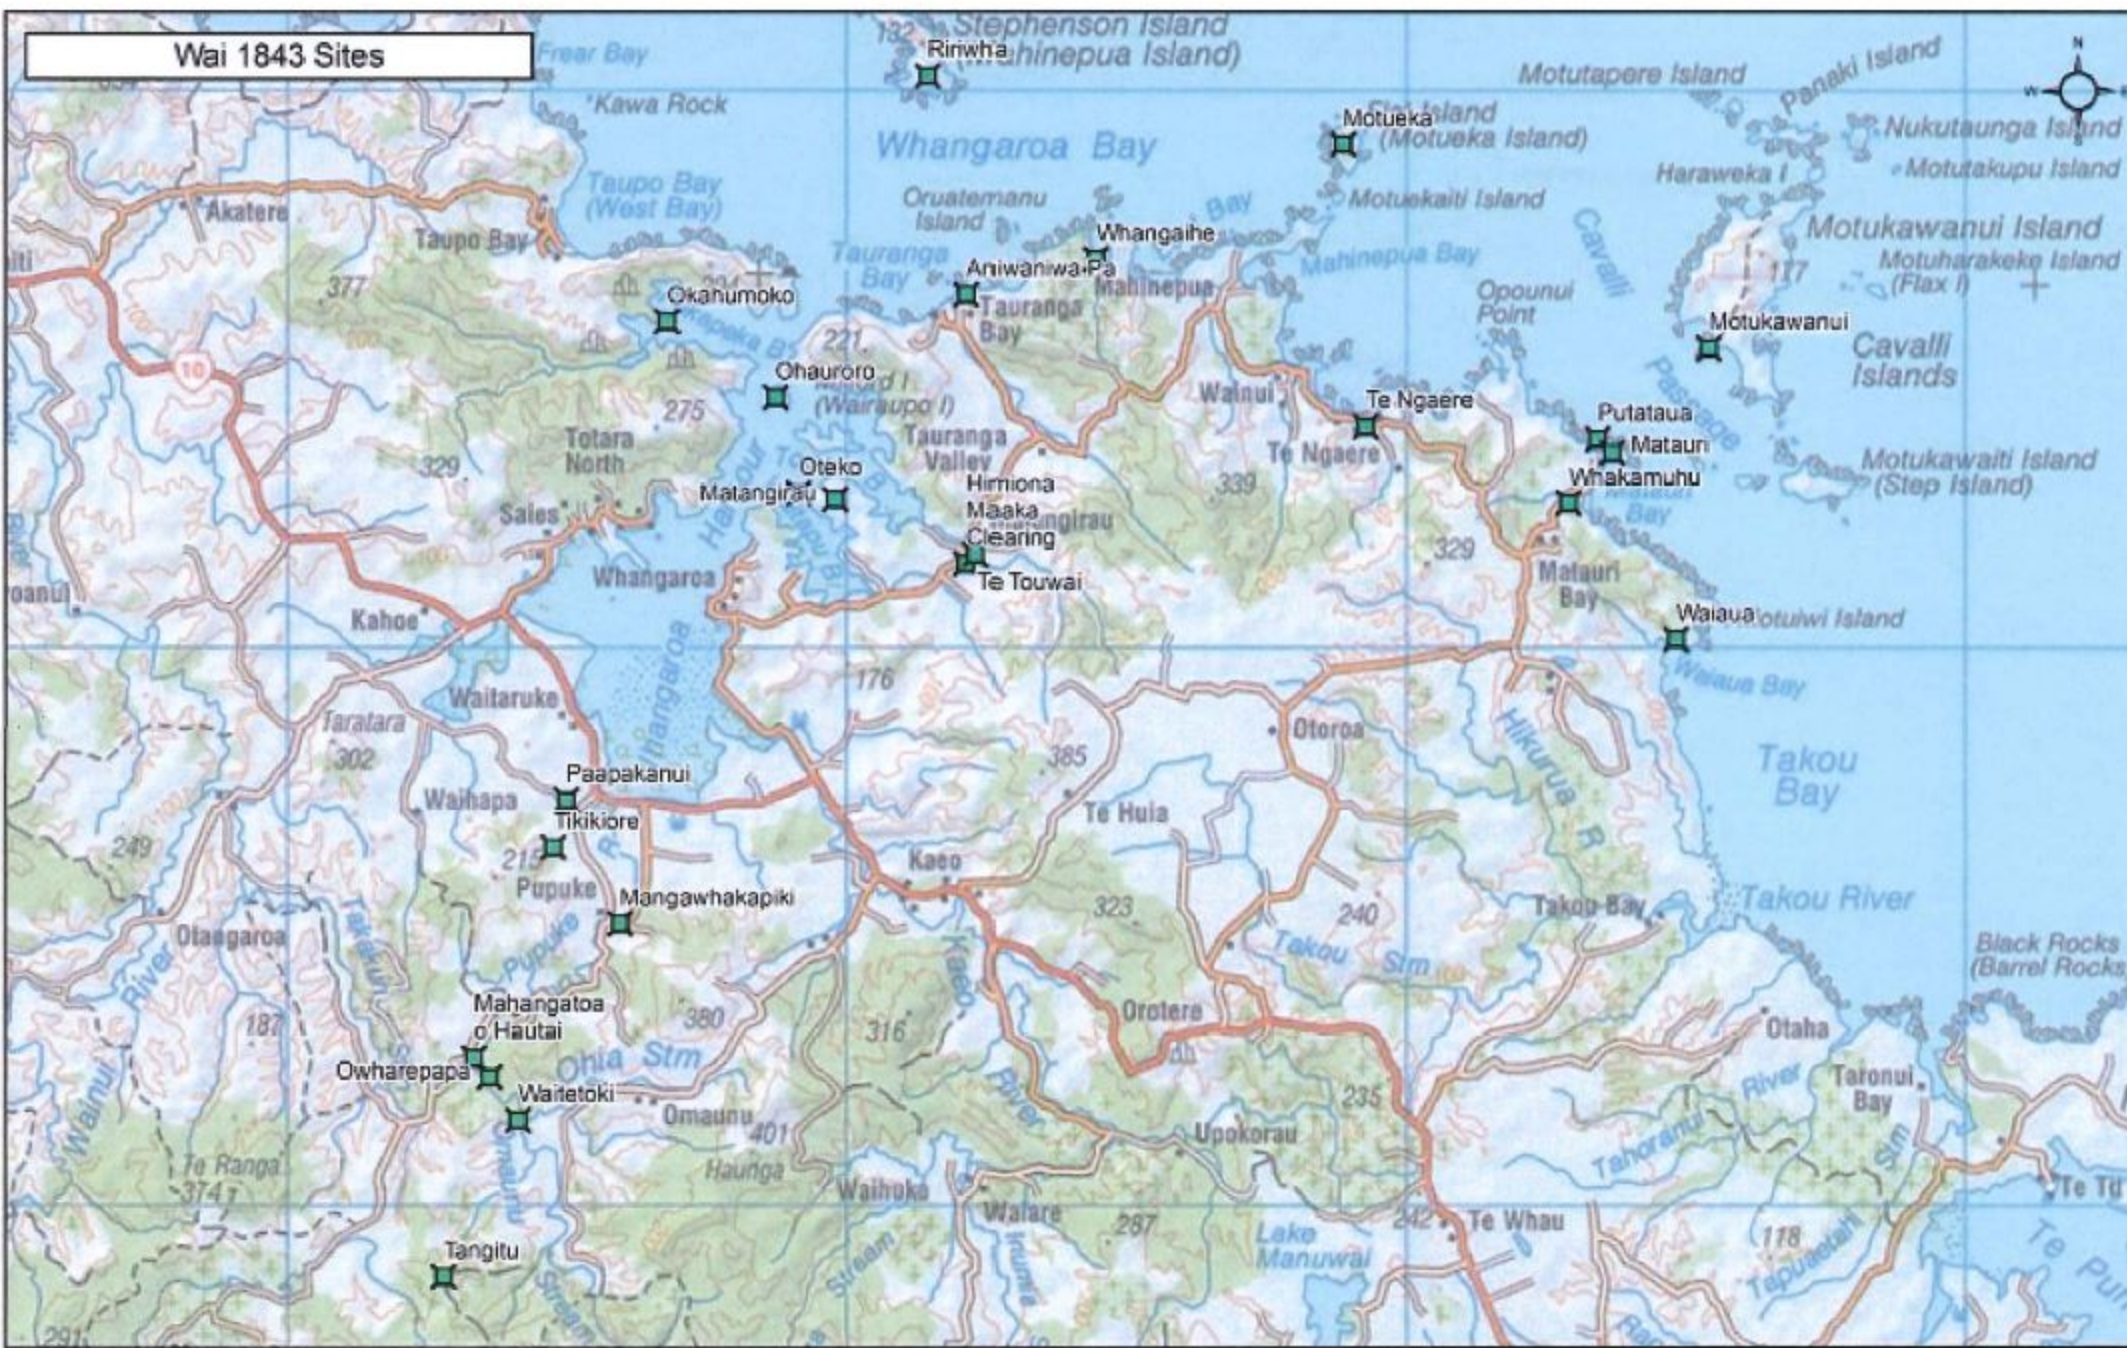

Wai 1843 Sites

Legend

■ Sites

Date Compiled 1 Oct 2014  
 Cartography by Digital Navigators Ltd  
 Information Source(s):  
 Sites Sourced from Whangaroa Papa Maps Cluster  
 Wai 1843 Claimant  
 Crown Copyright reserved  
 Projection: NZTM Geoidic 2000